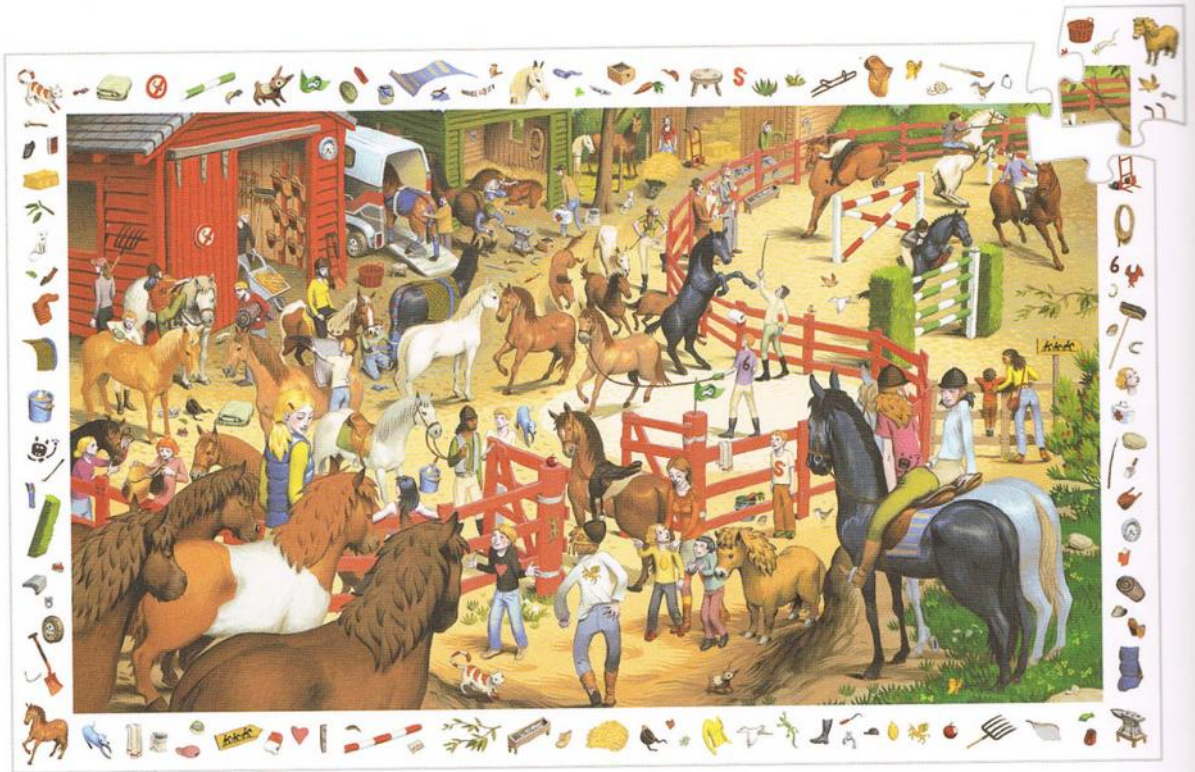

Equitation
Horse-riding
6-8 ans - years
DJ07454