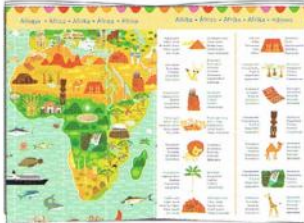

Les monuments du monde + livret
Monuments of the world + booklet

200 pcs
6-8ans - years
61 x 38 cm
34 x 26 x 5cm
DJ07412